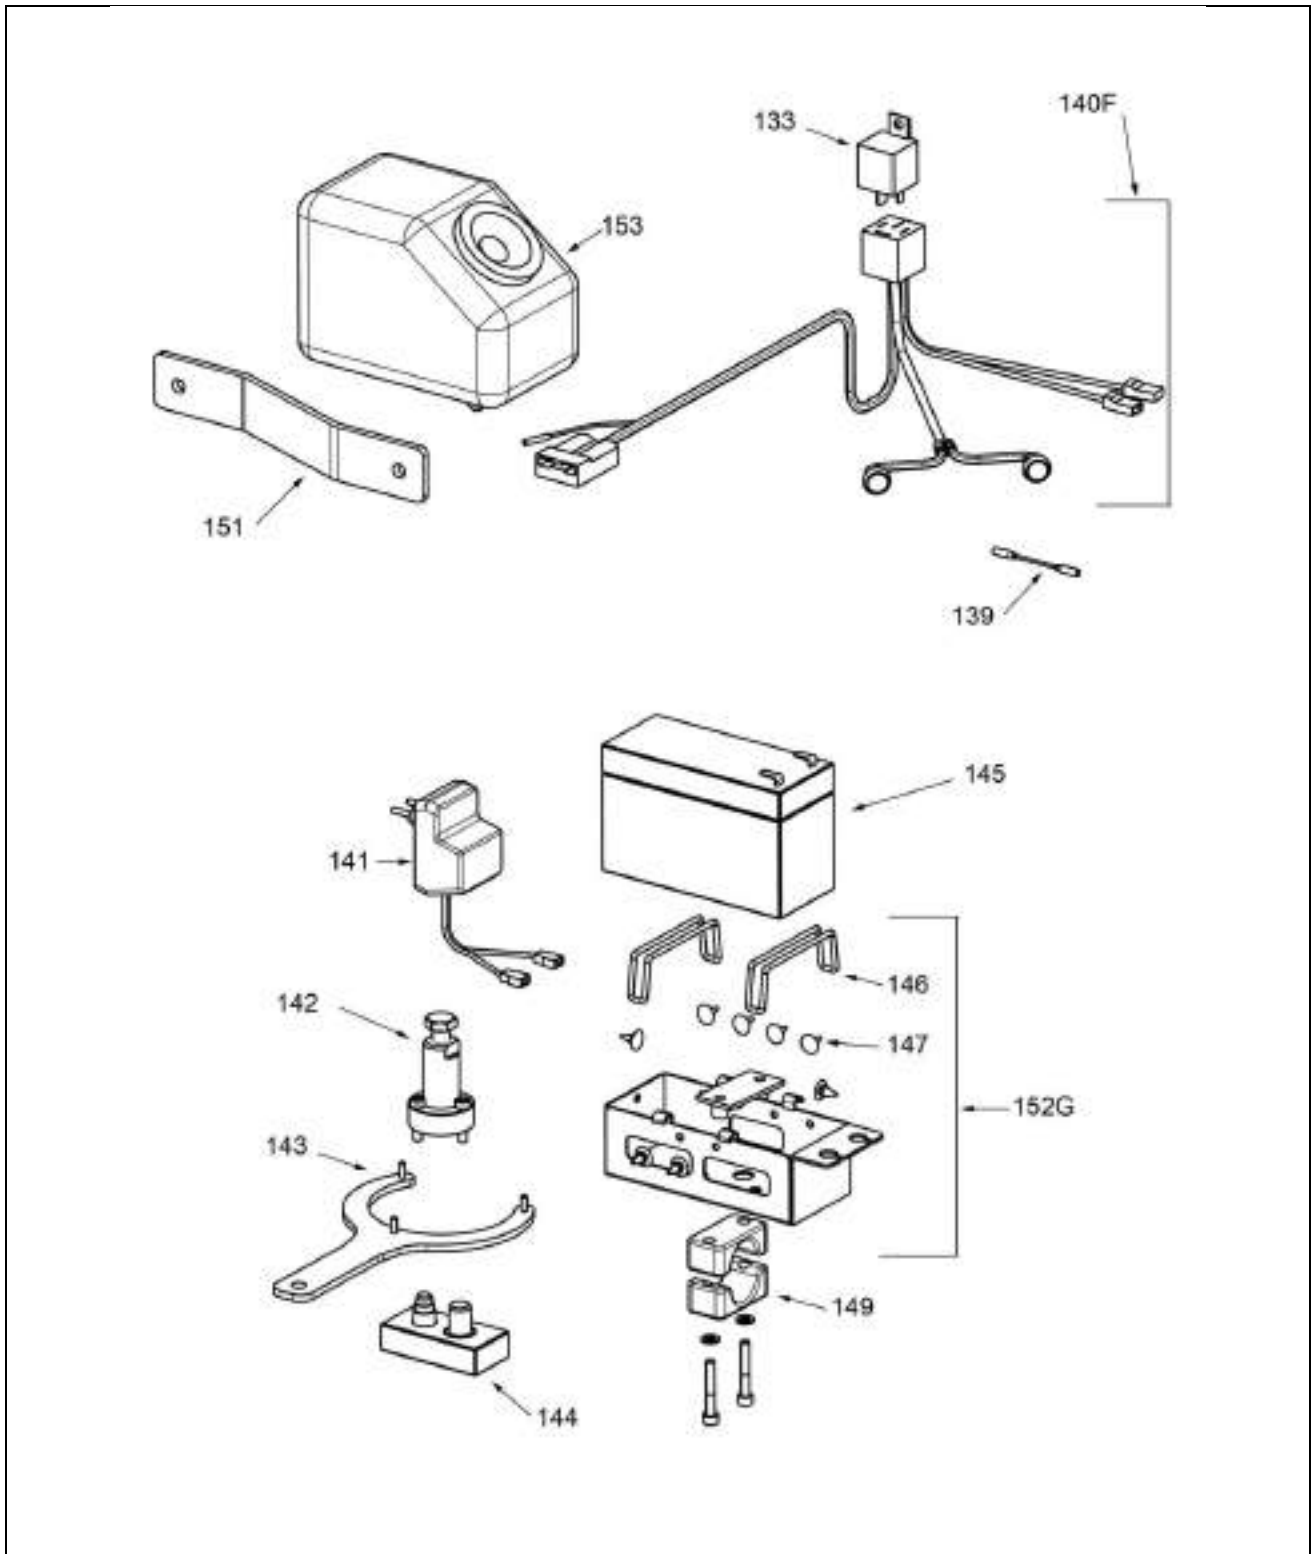

VORTEX FACTORY: Via E. Fermi, 5 - 27040 Campospinoso (PV)- ITALY - Tel. +39 0385 765200