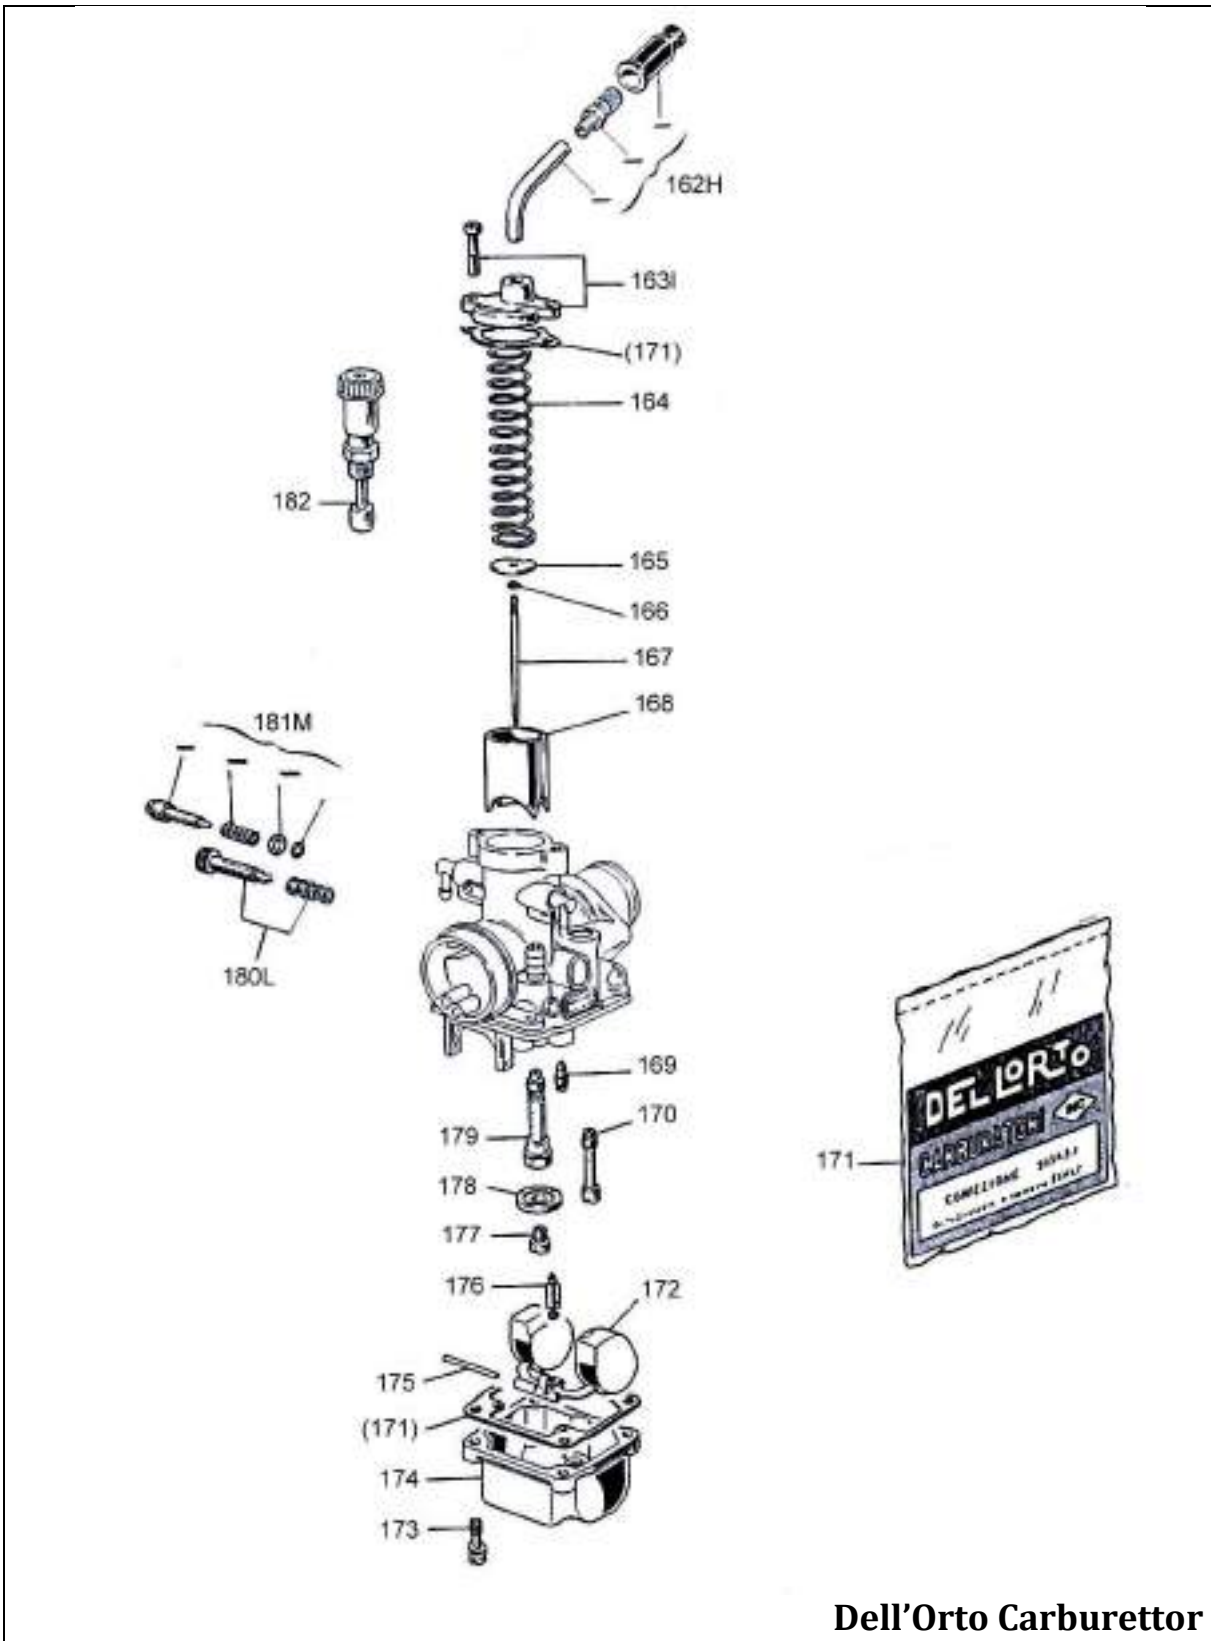

Dell'Orto Carburettor

VORTEX FACTORY: Via E. Fermi, 5 - 27040 Campospinoso (PV)- ITALY - Tel. +39 0385 765200

Parts List

1	W010/MR	Air head 60cc
2	W560	Head washers 8,5 x 15 x 8
3	W530/12	Head-nut high-set m8
4	W003	Spark plug ngk b10 eg
5	W631/O1MR	Copper head gasket 42,2 x 62,4 x 0,1
5	W631/O2MR	Copper head gasket 42,2 x 62,4 x 0,2
6	W620/MR	O-ring head viton
7	W020/1MRC	Cylinder 60cc complete
8	W470	Exhaust stud bolt m7 x 32
9	W610/1MRC02	Cylinder basis gasket 0,2
9	W610/1MRC03	Cylinder basis gasket 0,3
9	W610/1MRC04	Cylinder basis gasket 0,4
9	W610/1MRC05	Cylinder basis gasket 0,5
10	W461/1VLC	Cylinder stud bolt m8 x 142
11	W2050/MR	Inlet manifold phbg 18
11	W2050/BR	Inlet manifold phbn 14
12	W825/1MR	Carburettor clamp d.23-35mm
13	V.TCE6X16	Socket-head screw m6 x 16
14	W820/BR	Dellorto carburettor phbn 14ms
14	W820/MR	Dellorto carburettor phbg 18b
15	W981400	Connector
16	W540/RVA	Exhaust fix. High set nut
17	W565	Exhaust washer d.8 x 12 x 1,5
18	W750/1MR	Exhaust manifold mr/t 60cc
19	W670/MR	Exhaust gasket
20	WA063	Head control template mini rok
21	WA064	Carburettor gap control template
32A	W050/MRC	Complete crankcase 60cc with bearing
33	V.TCE6X40	Socket head screw m6 x 40
34	V.TCE6X45	Socket-head screw m6 x 45
35	W075/1	Crankcase dowel 10 x 10,5 x 6,5
36	W10267	Copper gasket d. 8 x 12 x 1
37	W800	Depression pipe fitting m8 hexagonal
38	W300/MR	Insert 6204 c4
39	W310	Oil seal fpj 20 x 35 x 7 double lip
40	W940/ROK	Starter 50589
41	W019	Cylindrical pin 6x18
42	W924	Roller case bk0808
43	W916/ROK	Starter driving gear 50589
44	W910/ROK	Starter driving gear cover

45	V.TCE6X20	Socket-head screw m6 x 20
46	W960/RKT	Transmission starter support
47	V.TCE6X30	Socket-head screw m6 x 30
48	V.TCE6X65	Socket head screw m6 x 65
49	W972/MR	O.r.4200 starter support
50	W970/MR	Starter support d.50
51	W975/MR	Starter support spacer
64	W240/MR01A	Complete piston 41,88
64	W240/MR03A	Complete piston 41,91
64	W240/MR06A	Complete piston 41,93
64	W240/MR09A	Complete piston 41,95
64	W240/MR11A	Complete piston 41,98
65	W280/MR	Circlip d.12,00
66	W270/MRA	Piston pin mini rok
67	W140/MR	Magn.s.h. Crankshaft 60cc
68	W122	Ignition key 2,5 x 3,7 x 10
69	W220	Silver-plated cage d.18 x 24 x 15
70	W290/MR	Piston cage 12 x 16 x 15,5
71	W200/1MR	Crankshaft crankpin d.18 x 40,6
72	W230/MR	Conrod engine 60cc
73	W522/10	Flathead screw m5 x 10
74	W160/MR	Nylon crankshaft stuffer
75	W121	Dragging sprocket key 3 x 3,7 x 10
76	W150/MR	H.crankshaft sprocket side 60cc
77B	W190/MR	Complete conrod 60cc
78C	W130/1MR	Complete crankshaft mini rok
79	W510/14	Socket-head screw m6 x 14
80	W1753/MR	Starting driven gear z 62
81	W1766/1ROK	Cylindrical pin 6 x 10
82	W1751/1KFC	Clutch rotor kf with pin
83	W1708	Belleville washer d.16,3 x 31,5 x 1,5
84	W1727	Clutch body fix nut m16 x 1 thr.
85	W1726/1	Washer 2,0 mm mini-kf
86	W523/08	Flathead screw m5 x 8
87	W1773/MR2	Bare clutch housing mini
88	W1766/ROK	Roll d.5 x 5
89	W690/MR11	Mini rok sprocket z11
90	W1715	Clutch cage k12 x 15 x 15
91	W1777/1ROK	Clutch washer d.10,1 x 18,8 x 2
92	W696/MR	Sprocket nut 60cc

OTK KART GROUP srl

Via dei Soprini, 16 - 25080 PREVALLE (Brescia) ITALY-Tel. +39 030 6804601 - Fax +39 030 6804698