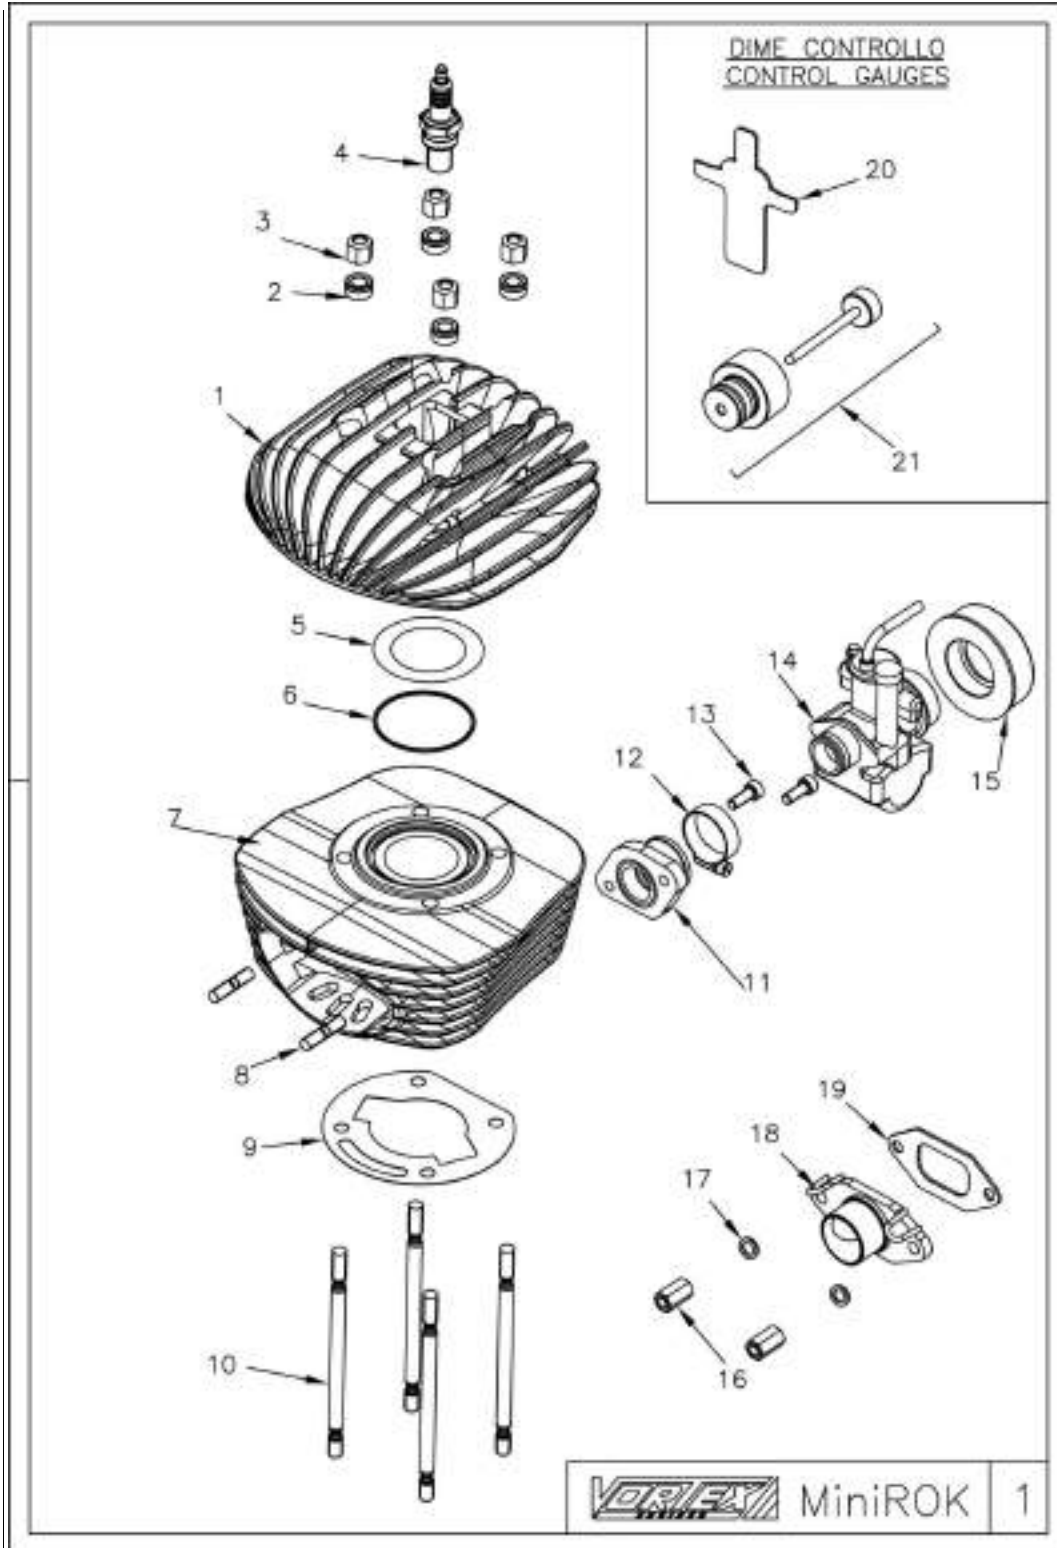

6. ENGINE EXPLODED VIEW AND PARTS LIST