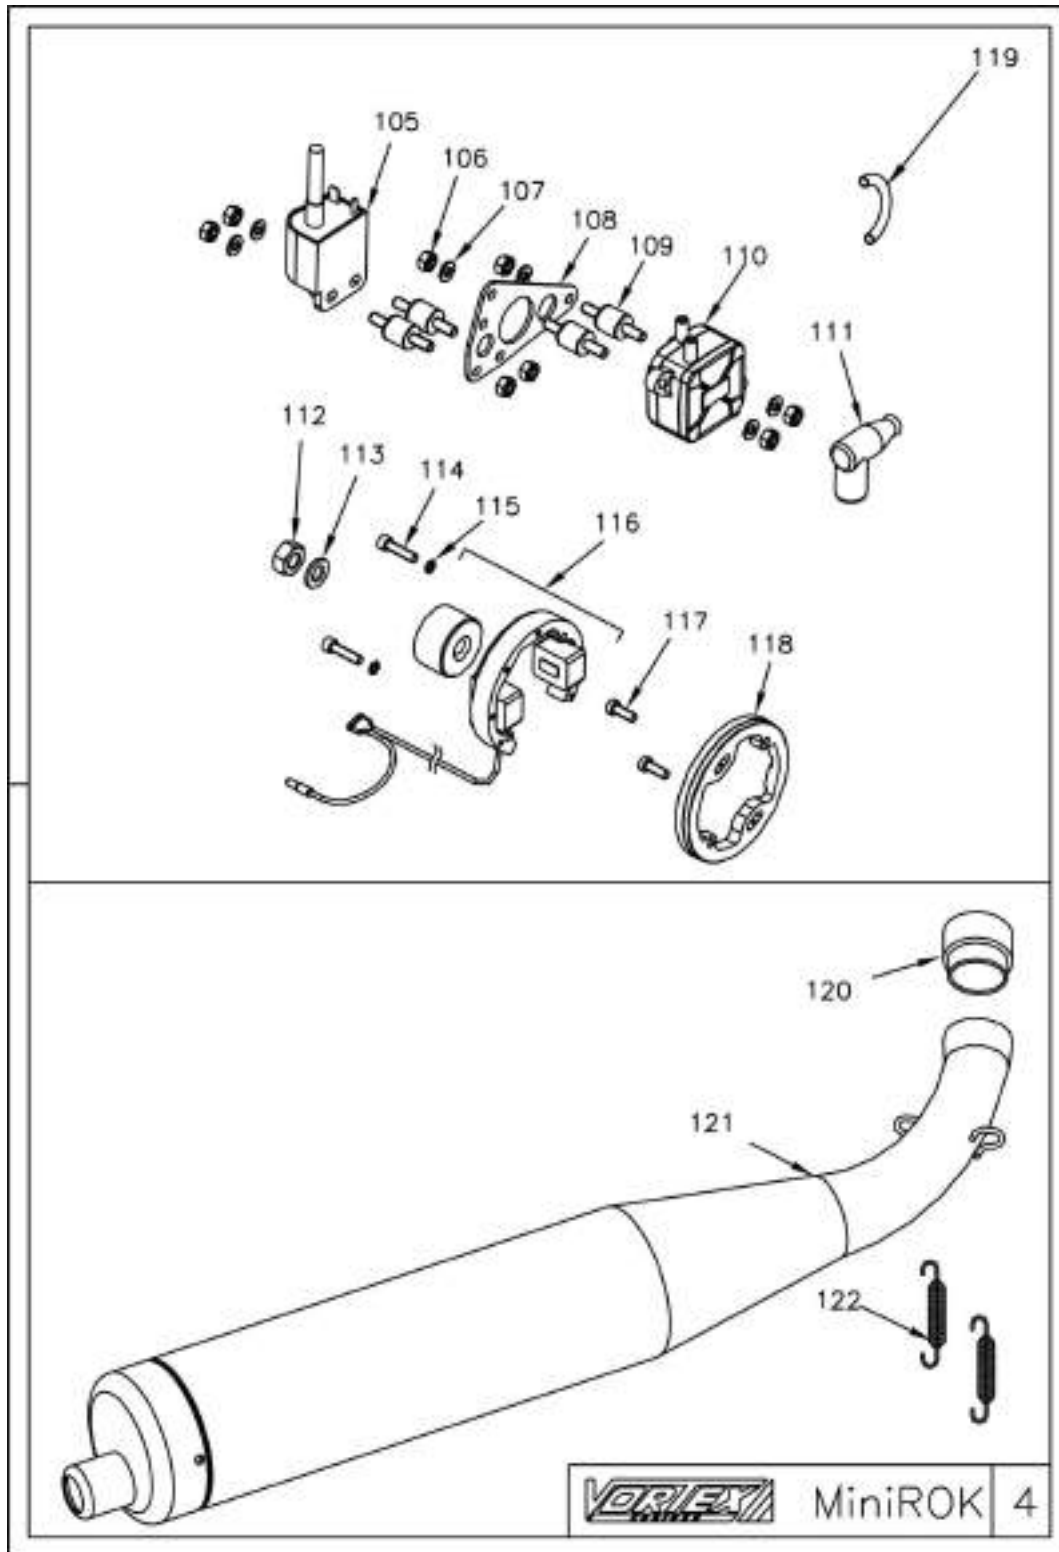

VORTEX FACTORY: Via E. Fermi, 5 - 27040 Campospinoso (PV)- ITALY - Tel. +39 0385 765200