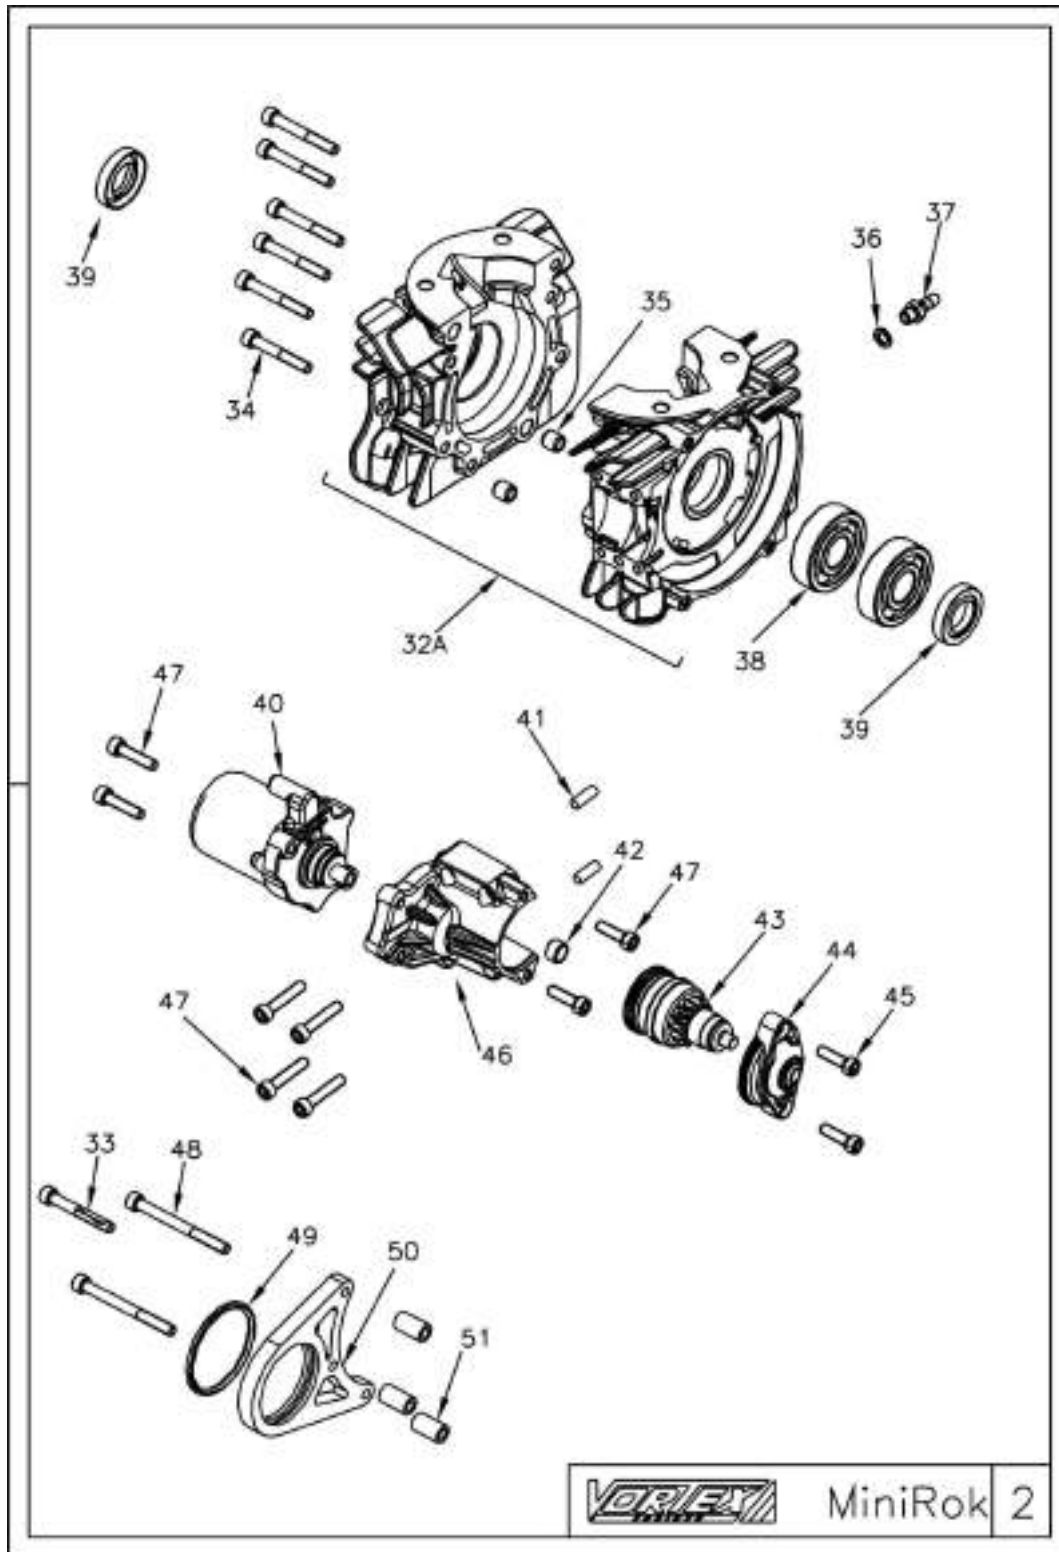

VORTEX FACTORY: Via E. Fermi, 5 - 27040 Campospinoso (PV)- ITALY - Tel. +39 0385 765200