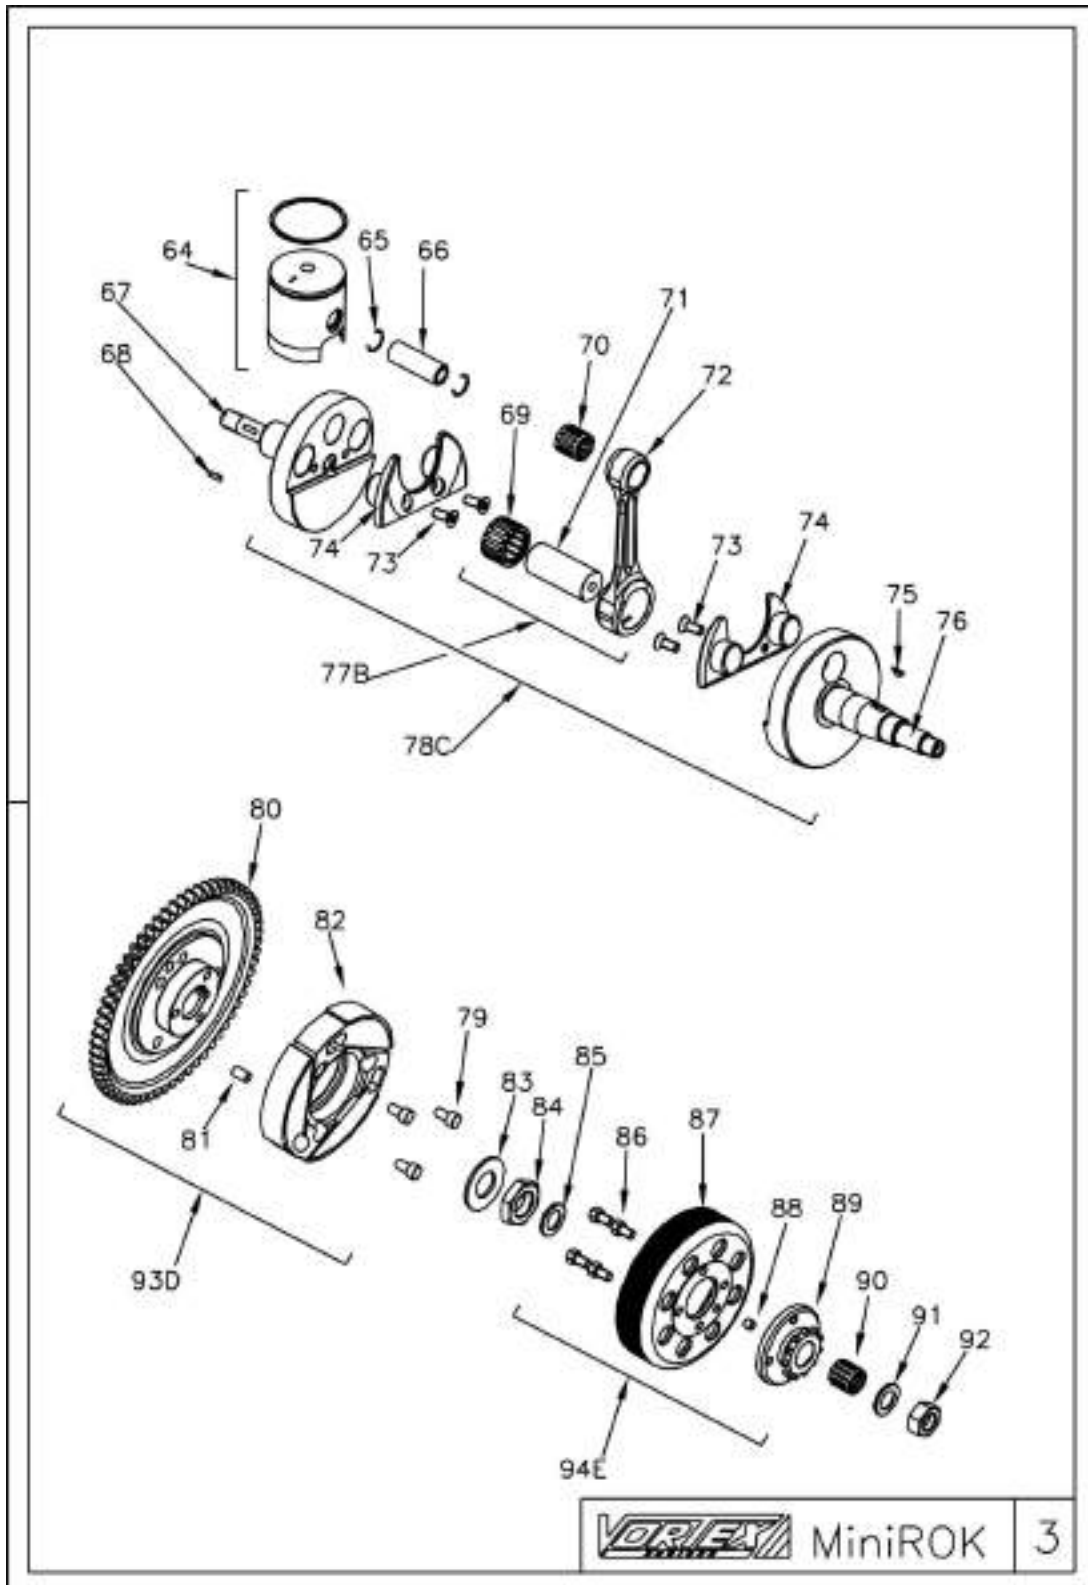

VORTEX FACTORY: Via E. Fermi, 5 - 27040 Campospinoso (PV)- ITALY - Tel. +39 0385 765200